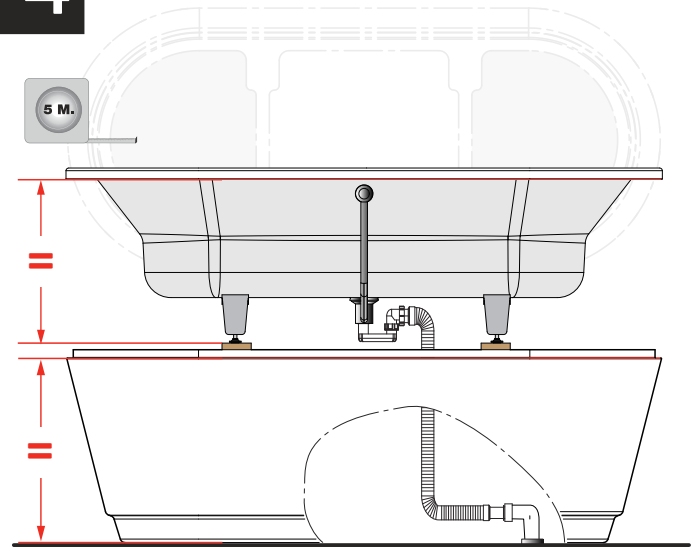

gala

OPERA EXENTA 63031

Do not drag the on the floor

Due to the heavy weight, at least two persons are required to carry or move the bathtub.

Fragile Porcelain Enameled

When installing the bathtub, protect the bathtub surface, casing, wall and floor tiles from damage.

1

2

3

4