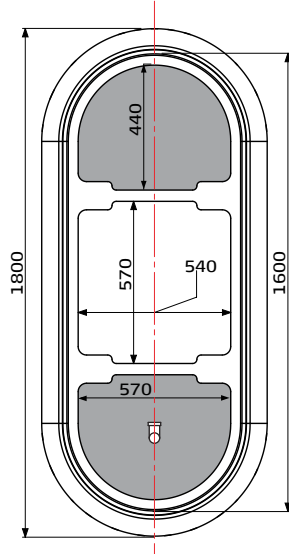

gala

OPERA EXENTA 63031

Do not drag the on the floor

Due to the heavy weight, at least two persons are required to carry or move the bathtub.

Fragile Porcelain Enameled

When installing the bathtub, protect the bathtub surface, casing, wall and floor tiles from damage.

1

2

3

4